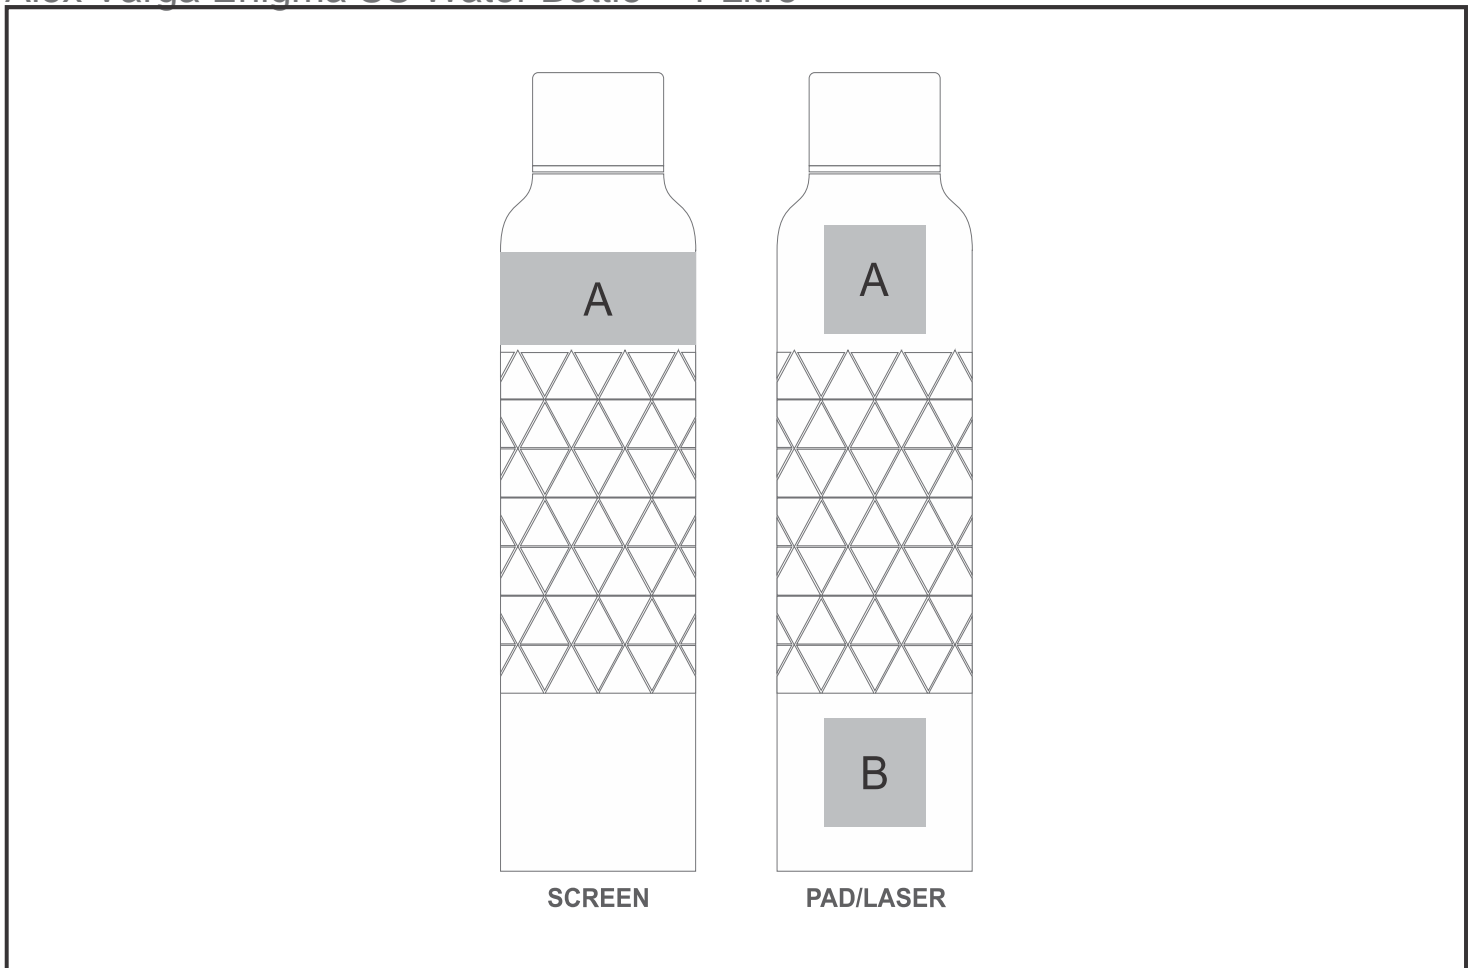

# DR-AV-277-B

Alex Varga Enigma SS Water Bottle – 1 Litre

## Need to know:

- Includes 1-Position Laser Engraving OR 1-Colour 1-Position Pad Print (setup fees apply)

- Texture of Item will affect the quality of Screen Print.

- **Laser Colour:** POS A & B - Silver

## Branding Options:

Position	Branding Method (Branding Code)	No. of Colours	Dimension
A	Screen Wrap (SW)	1 Colour	200mm wide x 30mm high
A	Pad Printing (PB)	4 Colours	35mm wide x 35mm high
A	Laser Engraving (LA)	N/A	30mm wide x 30mm high

B	Pad Printing (PB)	4 Colours	35mm wide x 35mm high
B	Laser Engraving (LA)	N/A	30mm wide x 30mm high